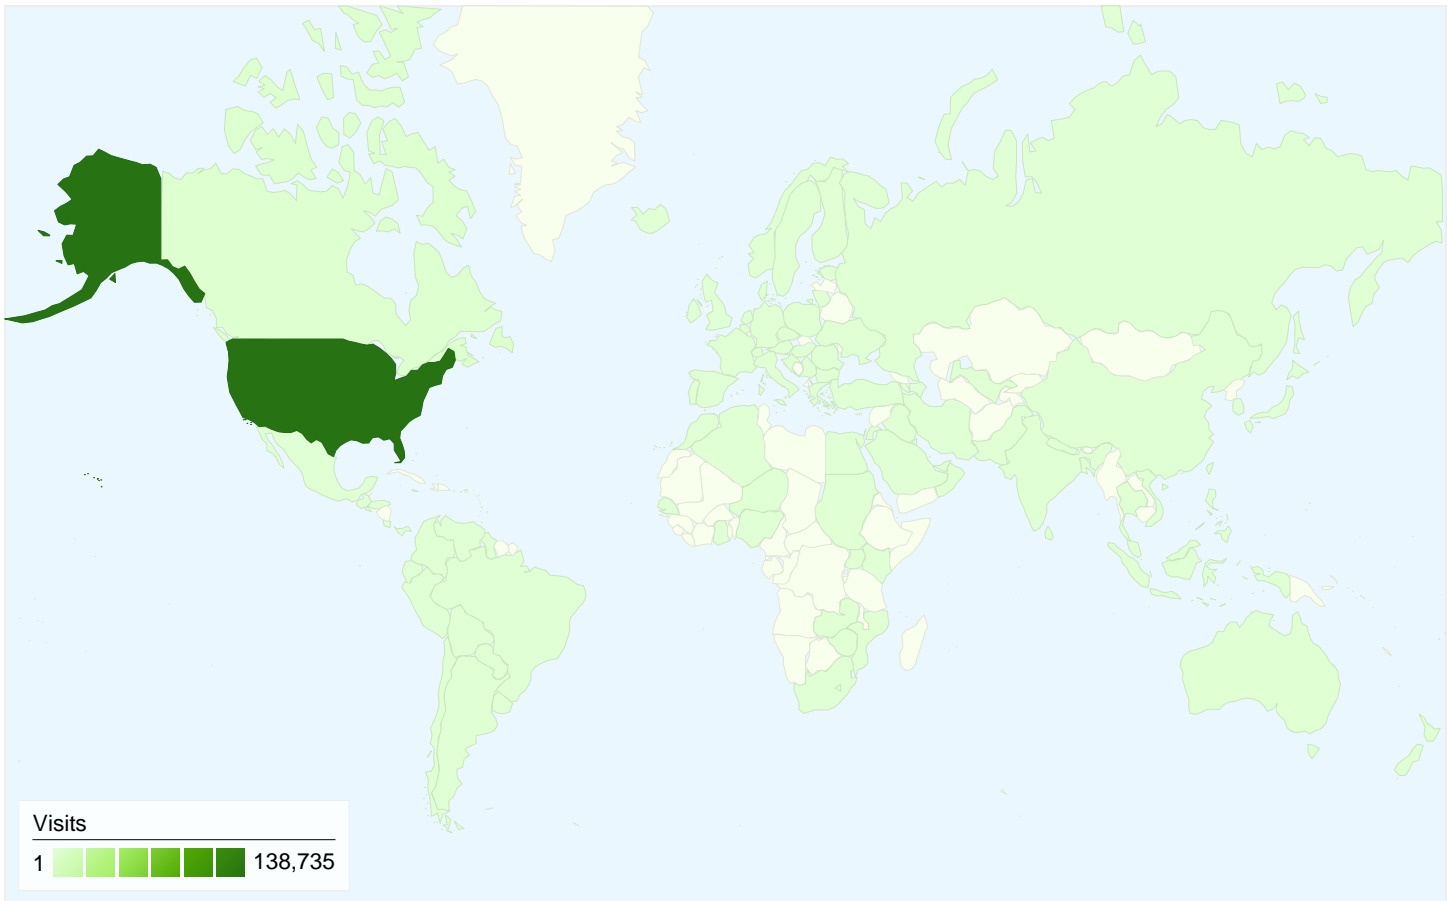

Site Usage

143,672 Visits

57.92% Bounce Rate

357,011 Pageviews

00:02:27 Avg. Time on Site

2.48 Pages/Visit

59.71% % New Visits

Traffic Sources Overview

Map Overlay world

Top Content

URL	Pageviews	% visits
/resources/cm/mlacitationss	91,475	25.62%
/	74,809	20.95%
/resources/cm/mlacitationse	27,759	7.78%
/resources/exresources/ebsco-	18,116	5.07%
/front-page	14,659	4.11%

All traffic sources sent a total of 143,672 visits

31.86% Direct Traffic

50.49% Referring Sites

17.64% Search Engines

- **Referring Sites**
72,545 (50.49%)
- **Direct Traffic**
45,775 (31.86%)
- **Search Engines**
25,350 (17.64%)
- **Other**
2 (> 0.00%)

143,672 visits came from 114 countries/territories

Site Usage

Country/Territory	Visits	Pages/Visit	Avg. Time on Site	% New Visits	Bounce Rate
United States	138,735	2.50	00:02:27	59.22%	57.59%
Canada	1,687	2.07	00:02:17	71.90%	67.93%
Australia	470	2.12	00:01:30	72.98%	65.11%
New Zealand	427	1.50	00:01:17	52.93%	79.16%
Japan	364	1.95	00:02:12	81.59%	66.48%
India	236	2.98	00:03:42	55.51%	46.61%
Mexico	215	2.16	00:02:01	66.51%	58.60%
Germany	172	2.05	00:02:44	52.91%	63.95%
Malaysia	142	1.52	00:01:09	76.76%	81.69%
South Africa	94	3.78	00:02:48	65.96%	50.00%