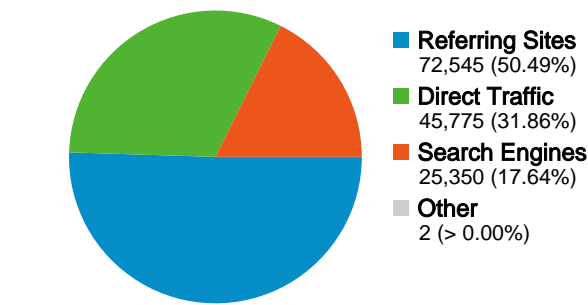

Site Usage

143,672 Visits

57.92% Bounce Rate

357,011 Pageviews

00:02:27 Avg. Time on Site

2.48 Pages/Visit

59.71% % New Visits

Traffic Sources Overview

Map Overlay world

Top Content

URL	Pageviews	% visits
/resources/cm/mlacitationss	91,475	25.62%
/	74,809	20.95%
/resources/cm/mlacitationse	27,759	7.78%
/resources/exresources/ebsco-	18,116	5.07%
/front-page	14,659	4.11%

All traffic sources sent a total of 143,672 visits

31.86% Direct Traffic

50.49% Referring Sites

17.64% Search Engines

- **Referring Sites**
72,545 (50.49%)
- **Direct Traffic**
45,775 (31.86%)
- **Search Engines**
25,350 (17.64%)
- **Other**
2 (> 0.00%)

143,672 visits came from 114 countries/territories

Site Usage

Country/Territory	Visits	Pages/Visit	Avg. Time on Site	% New Visits	Bounce Rate
United States	138,735	2.50	00:02:27	59.22%	57.59%
Canada	1,687	2.07	00:02:17	71.90%	67.93%
Australia	470	2.12	00:01:30	72.98%	65.11%
New Zealand	427	1.50	00:01:17	52.93%	79.16%
Japan	364	1.95	00:02:12	81.59%	66.48%
India	236	2.98	00:03:42	55.51%	46.61%
Mexico	215	2.16	00:02:01	66.51%	58.60%
Germany	172	2.05	00:02:44	52.91%	63.95%
Malaysia	142	1.52	00:01:09	76.76%	81.69%
South Africa	94	3.78	00:02:48	65.96%	50.00%